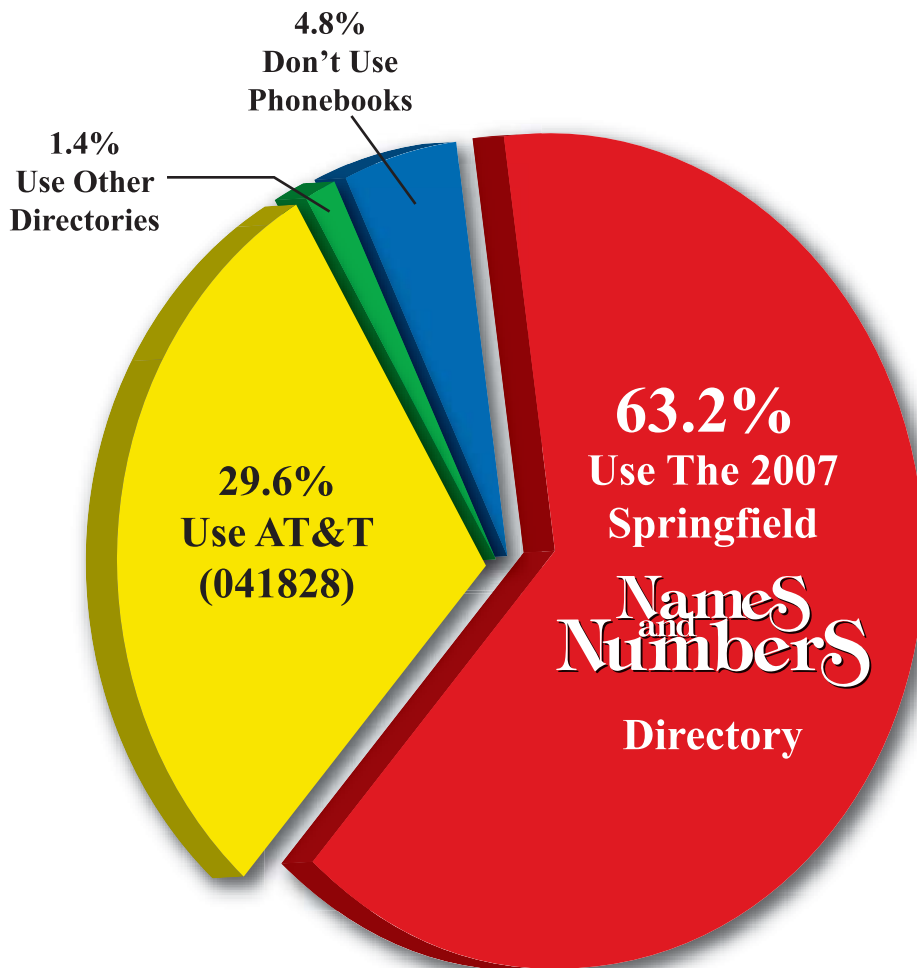

RESULTS FROM THE USAGE SURVEY FOR SPRINGFIELD NAMES AND NUMBERS 103671

A recent *survey of area residents and businesses demonstrates how much people depend on their Names and Numbers Phone Book in comparison to other books. The 385 people surveyed reported their usage of Names and Numbers as follows:

1. Could you please read the code number found on the spine of the telephone directory you use most often?

*This survey was conducted in Springfield during the month of March 2007. Actual responses are on file and available for viewing by appointment during business hours at our corporate office in Pittsburg, Kansas (800) 592-7625.