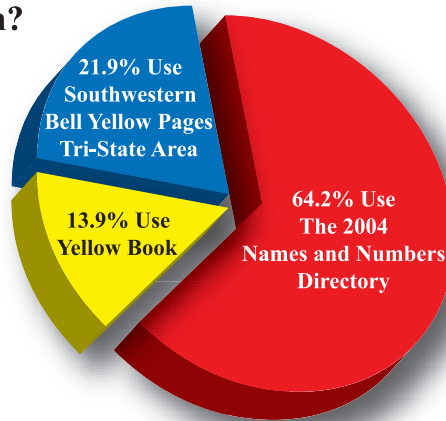

RESULTS FROM THE USAGE SURVEY FOR JOPLIN NAMES AND NUMBERS 041473

A recent *survey of area residents and businesses demonstrates how much people depend on their Names and Numbers Phone Book in comparison to other books. The 385 people surveyed reported their usage of Names and Numbers as follows:

1. Could you please read the publication code number found on the spine of the telephone directory you use most often?

2. Do you use the 2004 Names and Numbers Joplin Telephone Directory, white or yellow pages, at home, at work, or in some other place for personal or at work needs?